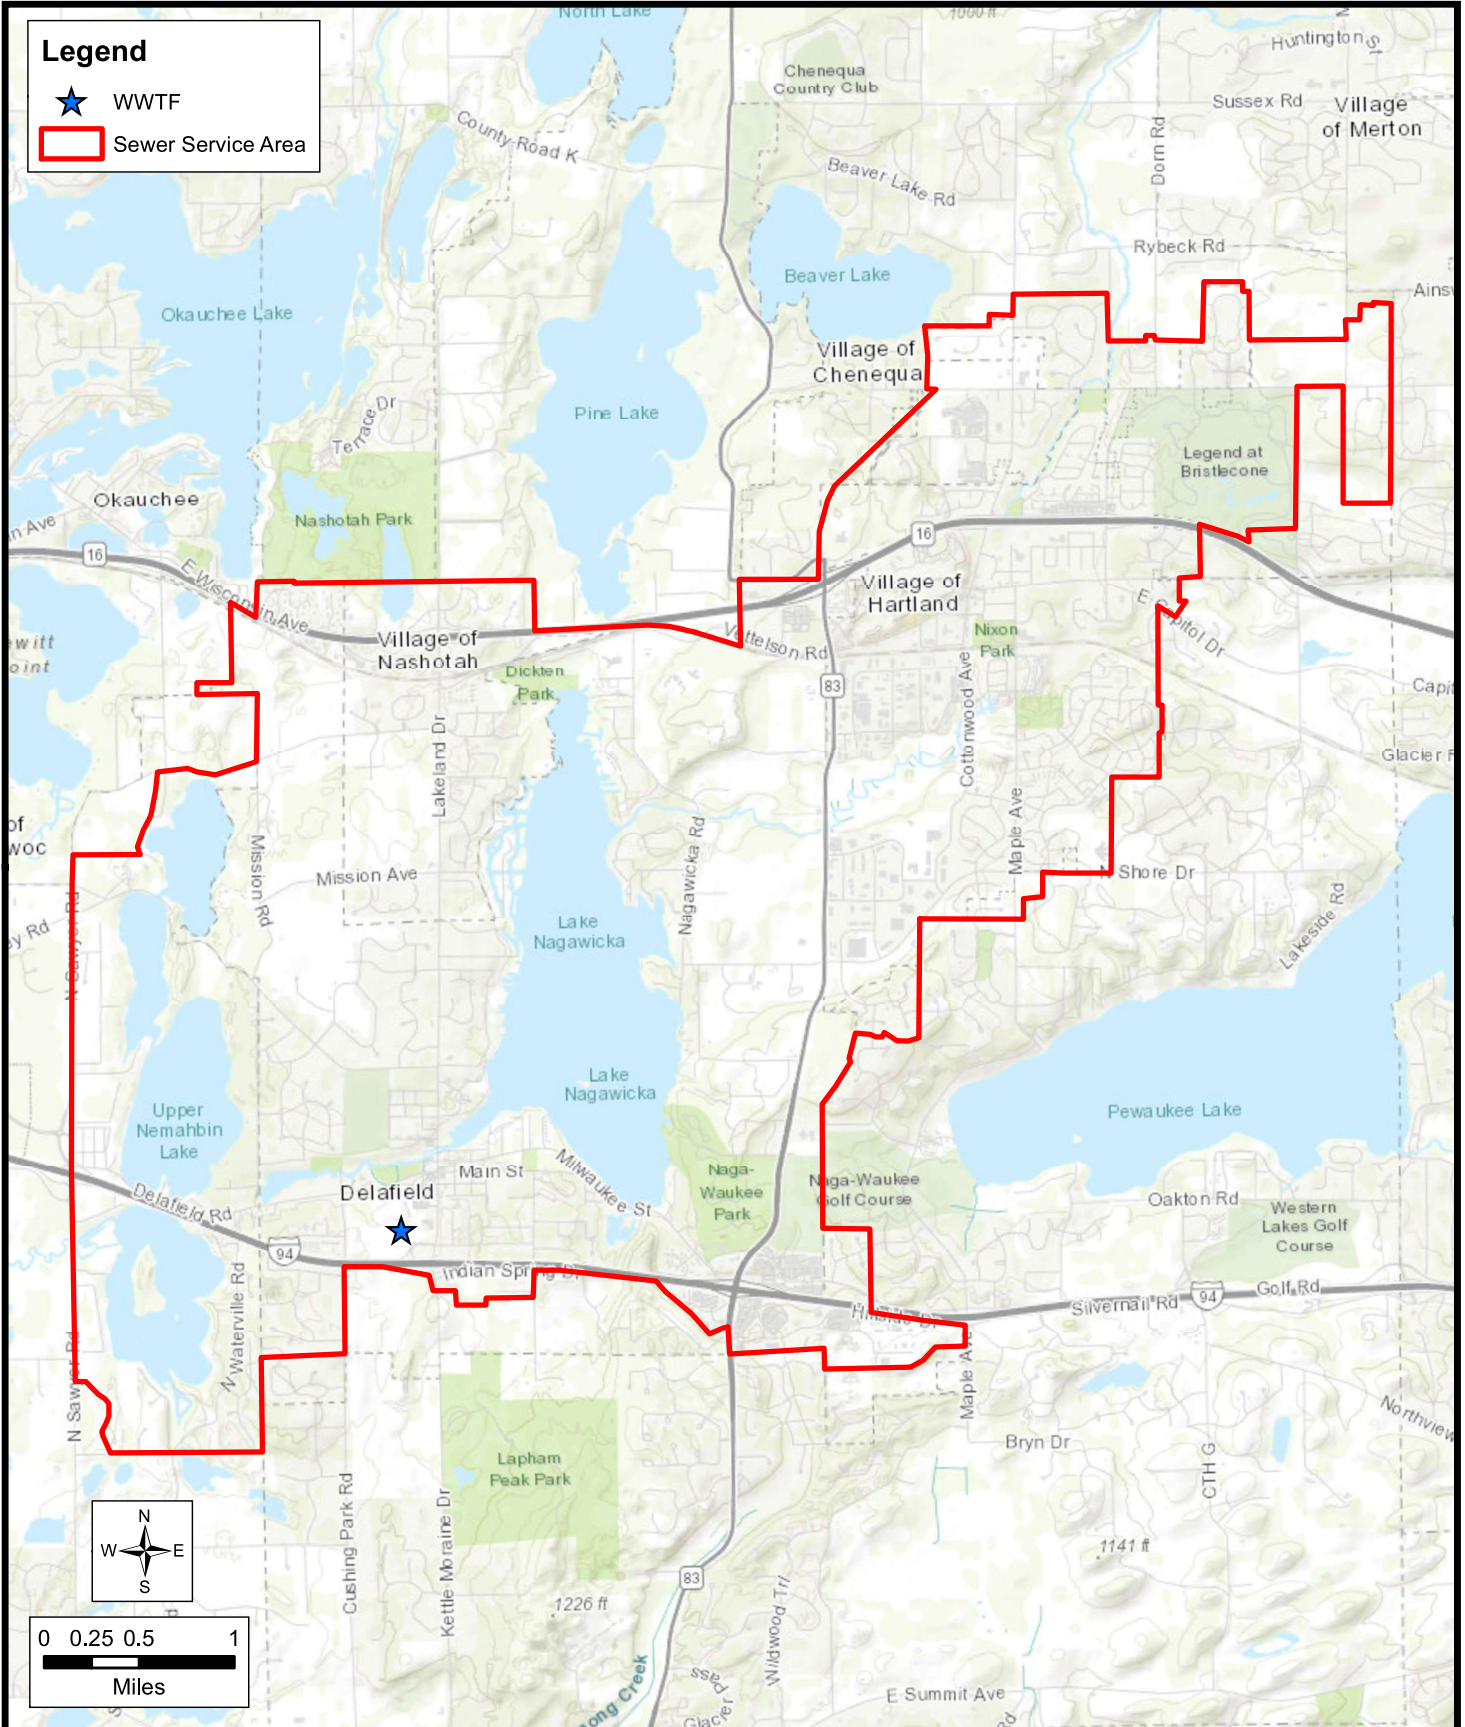

Legend

★ WWTF

▭ Sewer Service Area

**DELHART WATER POLLUTION CONTROL
COMMISSION SERVICE AREA**

**WASTEWATER TREATMENT FACILITY PLAN UPDATE
WAUKESHA COUNTY, WISCONSIN**

**FIGURE 1.03-1
1011.005**